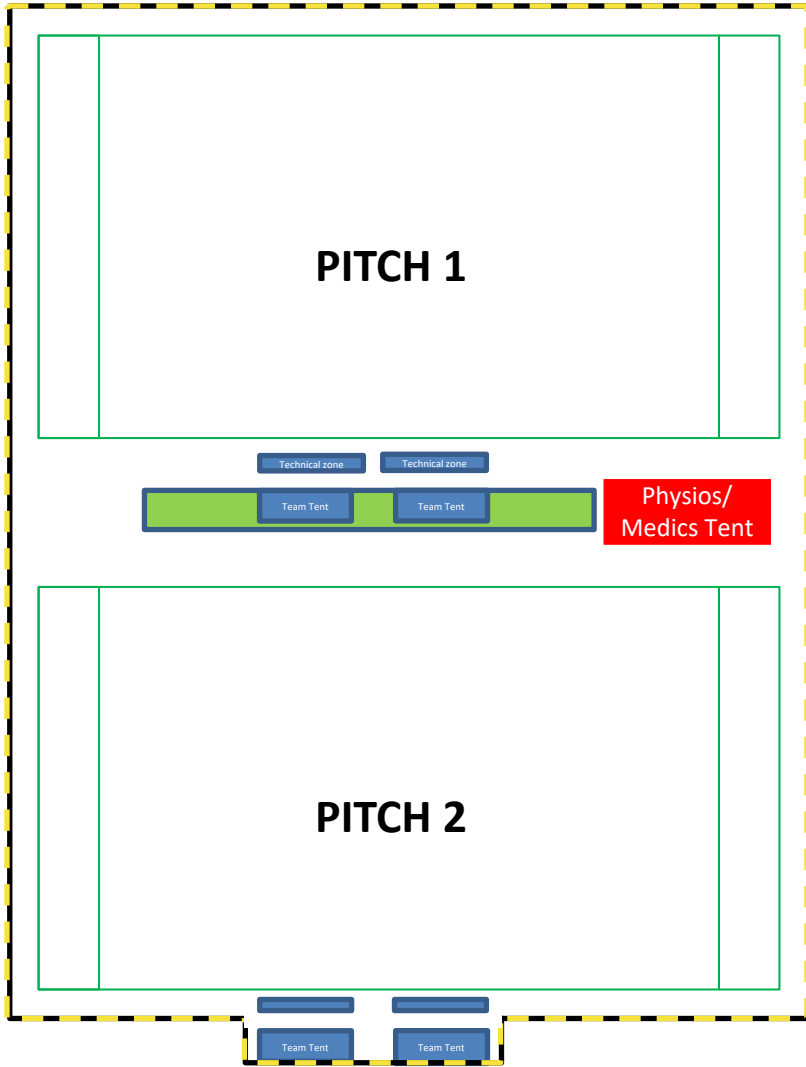

>>> NO PUBLIC PARKING ON ROADWAY >>>

WATER

CLUBHOUSE & BAR

STAGE

OPS & INFO

FOOD & DRINKS

COFFEE SHOP

Team Tents
Temporary

Team Tents

Sponsorship Boards

Sponsorship Boards

Roped Pitch Areas –
NO ENTRY to these areas