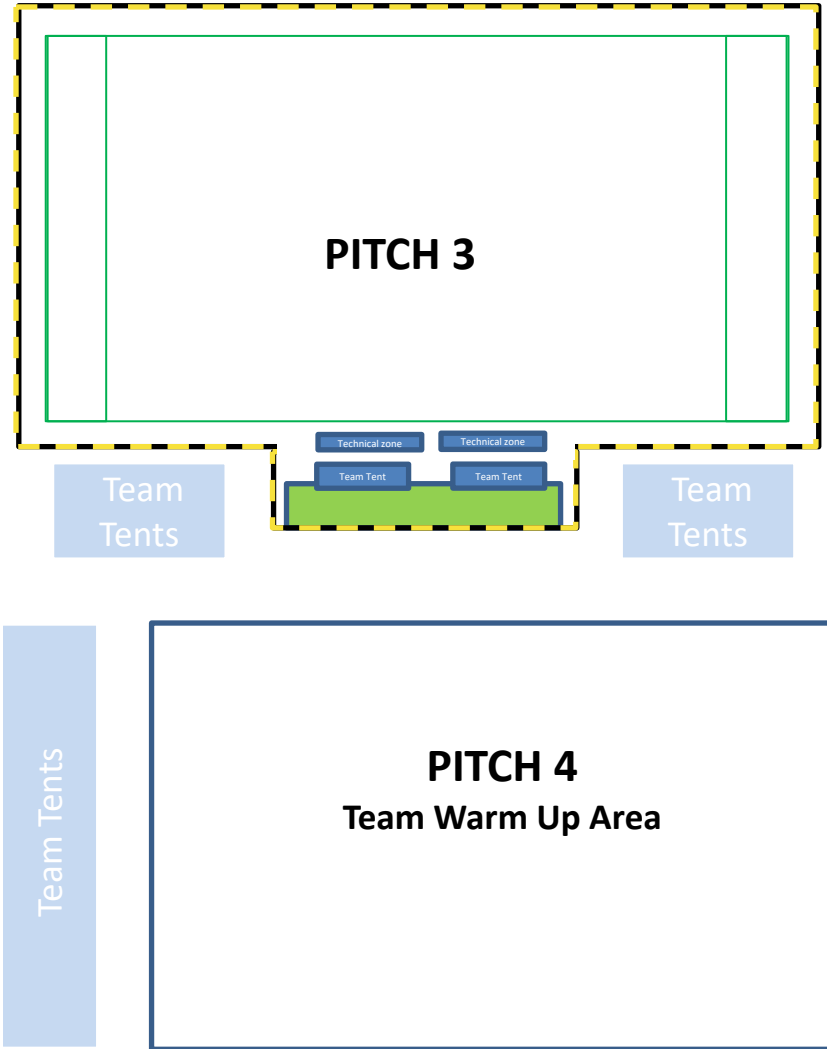

>>> NO PUBLIC PARKING ON ROADWAY >>>

WATER

CLUBHOUSE & BAR

STAGE

OPS & INFO

FOOD & DRINKS

COFFEE SHOP

Team Tents
Temporary

Team Tents

Sponsorship Boards

Sponsorship Boards

Roped Pitch Areas –
NO ENTRY to these areas